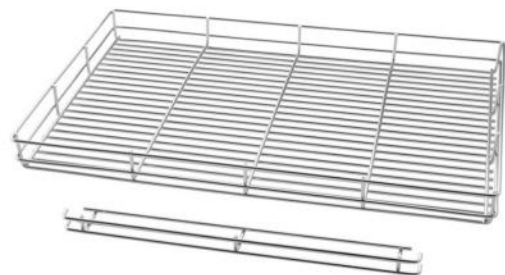

Sink:

- Size: 219 x 118 x 66 cm
- Cooking surface: 80 x 45 cm
- Double-walled lid
- 304 stainless steel burners, 5 burners together 17,5 kW
- Electric pressure ignition
- 3 Stainless Steel Thermacore grill grates and 1 enameled hotplate
- Indirect grilling
- 4 flame tamers
- Drip tray at front
- Sear burner, 4,4 kW and infrared rear burner 4,3 kW
- Sink wit Gardena mounting
- Gas bottle safely out of sight
- Easy mounting
- Steady construction

USP: Full Diecast Aluminium Side Body Plates

Built-In

- 4 stainless steel burners of 14 kW total
- 1 Infrared backburner 4.6 kW
- Full cast aluminium grill body
- 3 cast iron cooking grids
- 1 cast iron griddle plancha
- Grilling area 72 x 45 cm.
- Indirect grilling grid
- Electronic push button ignition
- Thermometer
- Width: 76,5x Height: 51 cm x Depth: 63,4 cm

USP: Full Diecast Aluminium Body

Charcoal

- Size: 127 x 140 x 66 cm
- Cooking surface: 54 x 41 cm
- 3 adjustable ventilation slides
- Collapsible side panels with hooks
- Bottle opener
- Indirect grilling
- 2 cast iron grill grates
- 1 cast iron hot plate
- Charcoal divider

USP: Stainless Steel Coal Rack with divider

Elements

- Complete modular system
- Can be combined with Maxim G5, Elite G5 4
- Size per cabinet is 92x64
- Workheight is adjustable
- Cabinets on castors
- Includes Tap with Gardena mounting