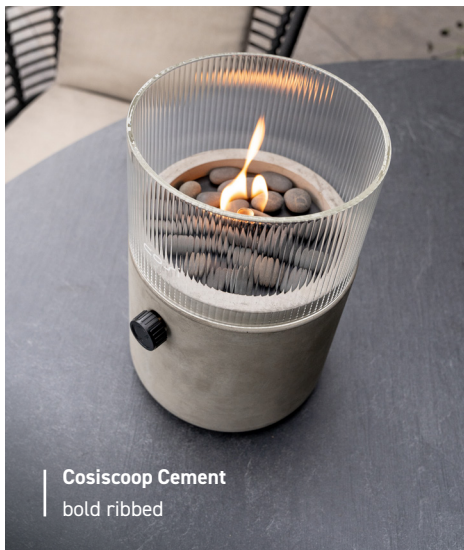

SMOKEY EYECATCHER

The Cosiscoops with smoked glass fit a hotel-chic interior and garden perfectly. The beautiful dark glass gives the gas lantern that extra luxurious-feel. One of the new additions is the Cosiscoop Original clay smoked.

A brand new look in the gas lantern collection: Cosiscoops equipped with ribbed glass. This new type of glass gives the cosy flame a completely new appearance. Create a unique atmosphere in any indoor and outdoor space.