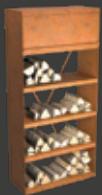

OFYR WOOD STORAGE

OFYR
WOOD STORAGE
CORTEN 100