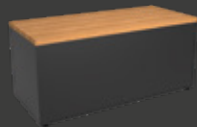

OFYR
WOOD STORAGE
BLACK 200

OFYR BENCHES

OFYR
HERB GARDEN BENCH
CORTEN
TEAK WOOD

OFYR
GARDEN BENCH
CORTEN
TEAK WOOD

OFYR
HERB GARDEN BENCH
BLACK
TEAK WOOD

OFYR
GARDEN BENCH
BLACK
TEAK WOOD

OFYR
ACCESSORIES

OFYR SNUFFERS & COVERS