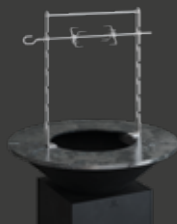

OFYR
HORIZONTAL
SKEWERS SET XL

OFYR
PLATE
EXTENSION
SET XL

OFYR
PLATE
EXTENSION
SET XL

OFYR
XL GRILL
ACCESSORIES
SET PRO

OFYR
XL GRILL
ACCESSORIES
SET PRO

**OFYR
CAGE**

**OFYR
CAGE
120**

**OFYR
CAGE
XL**

**OFYR
FOOD
BUMPER**

**OFYR
FOOD
BUMPER
85**

**OFYR
FOOD
BUMPER
100**

OFYR
PIZZA
OVEN

OFYR
PIZZA
OVEN
85

OFYR
PIZZA
OVEN
100

OFYR ROTISSERIE SET

OFYR
ROTISSERIE SET
(FOR ALL 85 AND 100
OFYR COOKING UNITS)